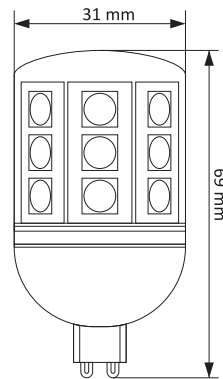

■ AREAS OF APPLICATION

- Outdoor applications only in suitable luminaires
- Wherever constant lighting is necessary at night
- Suitable for decoration in buildings, hotels, restaurants

■ PRODUCT BENEFITS

- Short payback period thanks to low energy consumption and maintenance costs
- Energy-saving lighting solution
- Safety through switch
- Very long lifetime of up to 30000 h
- Low energy consumption
- Easy replacement of classic lamps thanks to compact design
- Instant 100 % light, no warm-up time

■ PRODUCT FEATURES

- LED alternative to conventional lamps
- High color consistency: ≤ 6 SDCM
- Mercury-free lamps

IP20