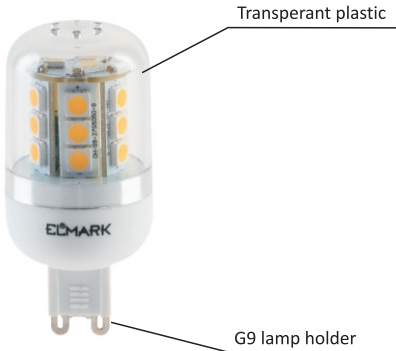

BG- LED лампа; **EN** - LED lamp; **SRB-** Sijalice LED; **HR-** LED žarulje; **BIH** Sijalice LED; **SLO-** LED svetila; **HU-** LED lámpa; **RO-** Securi cu LED; **GR-** Λαμπτήρες LED; **MK** - LED светилка; **SK** - LED lampa; **PL** - Lampa LED; **P** - Lâmpada LED; **IT** - Lampada a LED

LEDG9 T30

■ TECHNICAL DATA

Voltage: ~230V

Frequency: 50/60Hz

Watt: 4W

Lumen: 320lm

Light source: LED SMD

Beam angle: 300°